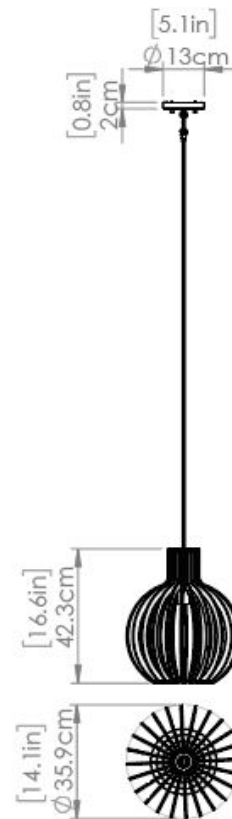

NAHANNI PARK

| PENDANT

SKU | DVP42621

FINISH OPTIONS

- Black with Natural Wood Shade (BK-NW)
- Black with Black Wood Shade (BK-BW)

DIMENSIONS

- **Length / Ø:** 14.25"
- **Width:** N/A"
- **Height:** 16.75"
- **Depth:** N/A"
- **Minimum Height:** 18.25"
- **Maximum Height:** 142.75"

LAMPING

- **Number of Sockets:** 1
- **Wattage of Individual Socket:** 18W
- **Socket Type:** Medium Base
- **Socket Orientation:** Down
- **Lamp Confinement:** Fully Open
- **Voltage:** 120V
- **Dimmable:** Yes
- **Bulbs Not Included**

PIPE / CHAIN / CORD INFORMATION

- **Pipe/Chain Kit Included:** Not Included
- **Pipe Information:** N/A
- **Chain Information:** N/A
- **Wire/Cord Information:** 120 in
- **Max Sloped Ceiling Angle:**
  **Conversion 19° to 45° : ASY0101+Finish (2 loops + 1 chain):
  For Additional Cost*

ADDITIONAL INFORMATION

- **Wall and Ceiling Mountable:** No
- **Up and Down Mountable:**
- **Location Certification:** Dry Locations Only
- **ADA Compliant:**

WARRANTY

- 5 Years Residential
- 20,000 Hours Commercial