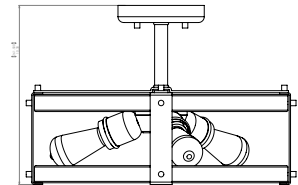

RELATED SKUS

WARRANTY

5 Years

ADDITIONAL INFORMATION

No chain included. No pipe included.