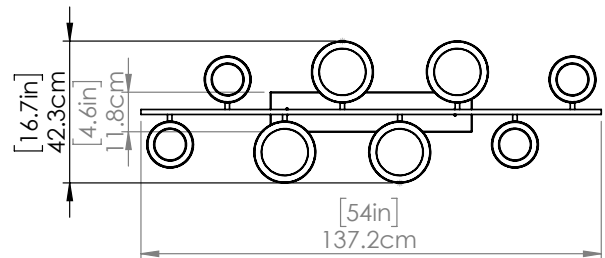

WARRANTY

- 5 Years Residential
- 20,000 Hours Commercial