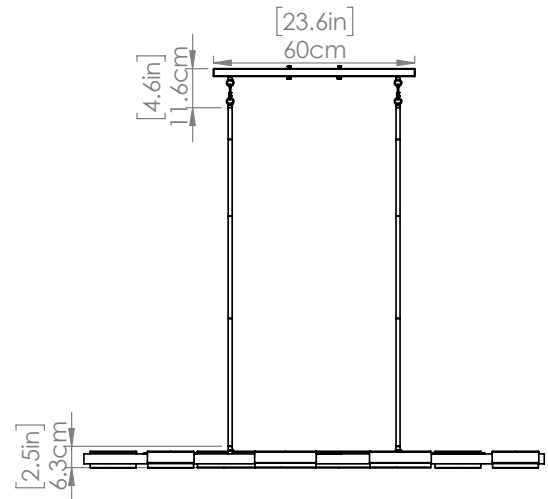

SKU | DVP39304

FINISH OPTIONS

Multiple Finishes and Graphite

DIMENSIONS

- Length / Ø:** 54"
- Width:** 16.75"
- Height:** 2"
- Depth:** N/A"
- Minimum Height:** 3.5"
- Maximum Height:** 43.5"

INTEGRATED LED INFORMATION

PIPE / CHAIN / CORD INFORMATION

- Pipe/Chain Kit Included:** Yes
- Pipe Information:** 40
- Chain Information:** N/A
- Wire/Cord Information:** 120"
- Max Sloped Ceiling Angle:** ASY0101 Chain & 2 Loops 180 deg
- *Conversion 19° to 45°: ASY0101+Finish (2 loops + 1 chain):
For Additional Cost*