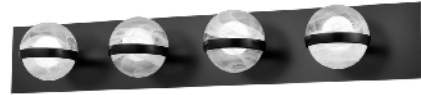

## FINISH OPTIONS

Brass with Milky Swirl Glass  
 Ebony with Milky Swirl Glass  
 Chrome with Milky Swirl Glass

## DIMENSIONS

**Length / Ø:** N/A  
**Width:** 28.5 in  
**Height:** 4.75 in  
**Depth:** 6 in  
**Minimum Height:** 4.75 in  
**Maximum Height:** N/A