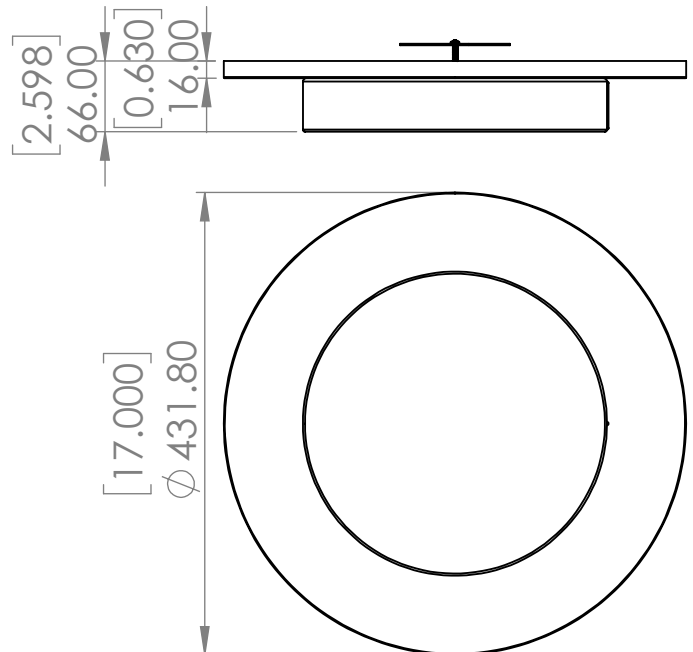

SKIMMER

| FLUSH MOUNT

SKU | DVP37842

FINISH OPTIONS

Ebony with Vodka Ice Glass
Brass with Vodka Ice Glass

DIMENSIONS

Length / Ø: 17 in
Width: N/A
Height: 2.5 in
Depth: N/A
Minimum Height: 2.5 in
Maximum Height: N/A

INTEGRATED LED INFORMATION

Wattage: 1 X 20W
Initial Lumens: 1350
Delivered Lumens (3000K): 784
Delivered Lumens (4000K): 809
Delivered Lumens (5000K): 803
Colour Temperature: 3000/4000/5000K
CRI: 80+
Voltage: 120
Dimmable: Yes
Required Dimmer: LED+/Universal

PIPE / CHAIN / CORD INFORMATION

Pipe/Chain Kit Included: No
Pipe Information: N/A
Chain Information: N/A
Wire/Cord Information: 8 in
Max Sloped Ceiling Angle: N/A

ADDITIONAL INFORMATION

Wall and Ceiling Mountable: Yes
Up and Down Mountable: N/A
Location Certification: Dry Locations Only
ADA Compliant: N/A