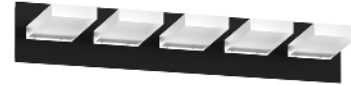

SKU | DVP37595

FINISH OPTIONS

Chrome with Acrylic Opal Glass
Ebony with Acrylic Opal Glass

DIMENSIONS

Length / Ø: N/A
Width: 35 in
Height: 5.25 in
Depth: 4.75 in
Minimum Height: 5.25 in
Maximum Height: N/A