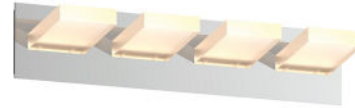

SKU | DVP37594

FINISH OPTIONS

Chrome with Acrylic Opal Glass
Ebony with Acrylic Opal Glass

DIMENSIONS

Length / Ø: N/A
Width: 28 in
Height: 5.25 in
Depth: 4.75 in
Minimum Height: 5.25 in
Maximum Height: N/A

INTEGRATED LED INFORMATION

Wattage: 1 X 34W
Initial Lumens: 1700
Delivered Lumens (3000K): 935
Delivered Lumens (4000K): N/A
Delivered Lumens (5000K): N/A
Colour Temperature: 3000K
CRI: 90+
Voltage: 120
Dimmable: Yes
Required Dimmer: Led+/Universal