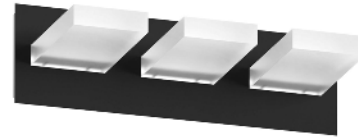

SKU | DVP37593

FINISH OPTIONS

Chrome with Acrylic Opal Glass
Ebony with Acrylic Opal Glass

DIMENSIONS

Length / Ø: N/A
Width: 20.75 in
Height: 5.25 in
Depth: 4.75 in
Minimum Height: 5.25 in
Maximum Height: N/A