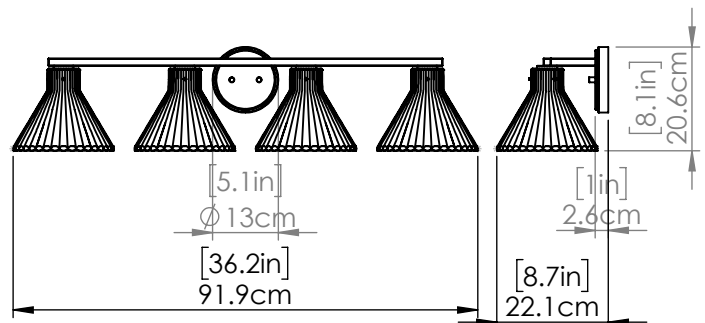

DORSET

| VANITY

SKU | DVP37244

FINISH OPTIONS

Brass with Ribbed Opal Glass
Ebony with Ribbed Opal Glass

DIMENSIONS

Length / Ø: N/A"
Width: 36"
Height: 9.5"
Depth: 8"
Minimum Height: N/A"
Maximum Height: N/A"

LAMPING

Number of Sockets: 4
Wattage of Individual Socket: 40W
Socket Type: Medium Base
Socket Orientation: Down
Lamp Confinement: Semi Enclosed
Voltage: 120V
Dimmable: Yes
Bulbs Not Included

PIPE / CHAIN / CORD INFORMATION

Pipe/Chain Kit Included: N/A
Pipe Information: N/A
Chain Information: N/A
Wire/Cord Information: 8 in
Max Sloped Ceiling Angle:
**Conversion 19° to 45°: ASY0101+Finish (2 loops + 1 chain):
For Additional Cost*