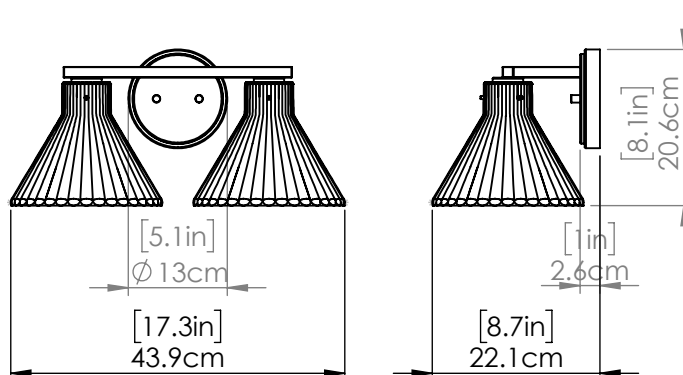

PIPE / CHAIN / CORD INFORMATION

Pipe/Chain Kit Included: N/A
Pipe Information: N/A
Chain Information: N/A
Wire/Cord Information: 8 in
Max Sloped Ceiling Angle:

**Conversion 19° to 45°: ASY0101+Finish (2 loops + 1 chain):
For Additional Cost*