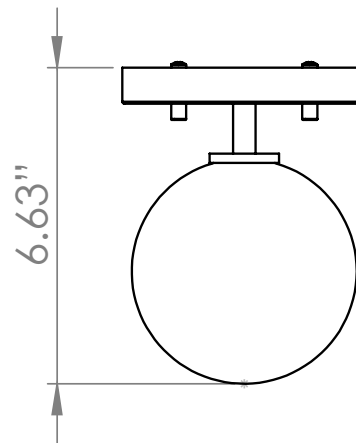

GLASS OPTIONS

OP