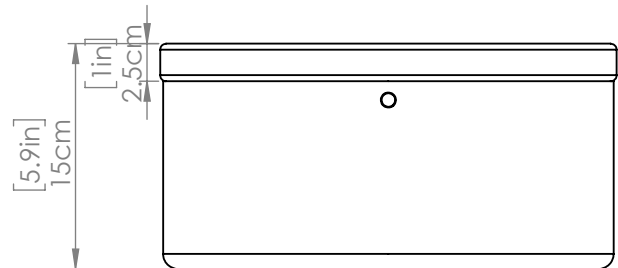

SKU | DVP32128

FINISH OPTIONS

Ebony with Milky Swirl Glass
Brass with Milky Swirl Glass

DIMENSIONS

Length / Ø: 12 in
Width: N/A
Height: 6 in
Depth: N/A
Minimum Height: 6 in
Maximum Height: N/A

LAMPING

Number of Sockets: 3
Wattage of Individual Socket: 40W
Socket Type: Medium Base (E26)
Socket Orientation: Sideways
Lamp Confinement: Fully Enclosed
Voltage: 120V
Dimmable: Yes
Bulbs Not Included

PIPE / CHAIN / CORD INFORMATION

Pipe/Chain Kit Included: No
Pipe Information: N/A
Chain Information: N/A
Wire/Cord Information: 8 in
Max Sloped Ceiling Angle: N/A

ADDITIONAL INFORMATION

Wall and Ceiling Mountable: No
Up and Down Mountable: N/A
Location Certification: Dry Locations Only
ADA Compliant: N/A