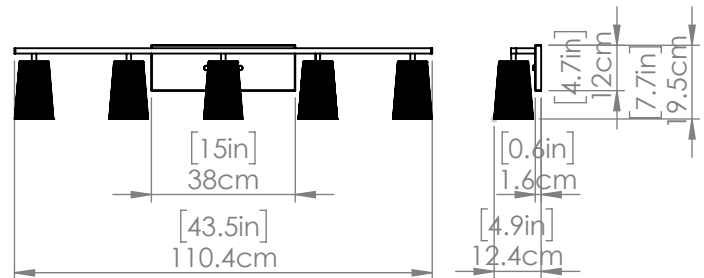

LUCA

| VANITY

DVI[®] LIGHTING

SKU | DVP31355

FINISH OPTIONS

Brass with Ribbed Ice Glass
Ebony with Ribbed Ice Glass
Chrome with Ribbed Ice Glass

DIMENSIONS

Length / Ø: N/A"
Width: 43.5"
Height: 7.75"
Depth: 5"
Minimum Height: N/A"
Maximum Height: N/A"

LAMPING

Number of Sockets: 5
Wattage of Individual Socket: 40W
Socket Type: Medium Base
Socket Orientation: Down
Lamp Confinement: Semi Enclosed
Voltage: 120V
Dimmable: Yes
Bulbs Not Included

PIPE / CHAIN / CORD INFORMATION

Pipe/Chain Kit Included: N/A
Pipe Information: N/A
Chain Information: N/A
Wire/Cord Information: 8 in
Max Sloped Ceiling Angle:

**Conversion 19° to 45° : ASY0101+Finish (2 loops + 1 chain):
For Additional Cost*