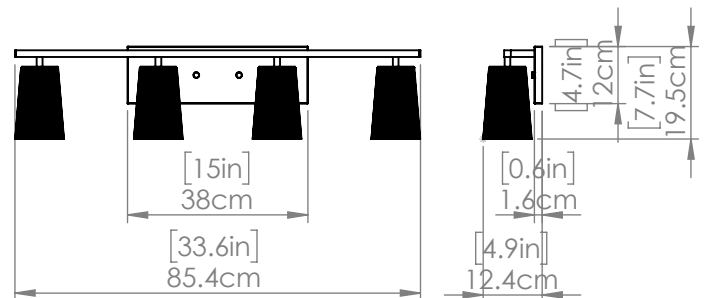

LUCA

| VANITY

DVI[®] LIGHTING

SKU | DVP31344

FINISH OPTIONS

Brass with Ribbed Ice Glass
Ebony with Ribbed Ice Glass
Chrome with Ribbed Ice Glass

DIMENSIONS

Length / Ø: N/A"
Width: 33.5"
Height: 7.75"
Depth: 5"
Minimum Height: N/A"
Maximum Height: N/A"

LAMPING

Number of Sockets: 4
Wattage of Individual Socket: 40W
Socket Type: Medium Base
Socket Orientation: Down
Lamp Confinement: Semi Enclosed
Voltage: 120V
Dimmable: Yes
Bulbs Not Included

PIPE / CHAIN / CORD INFORMATION

Pipe/Chain Kit Included: N/A
Pipe Information: N/A
Chain Information: N/A
Wire/Cord Information: 8 in
Max Sloped Ceiling Angle:

**Conversion 19° to 45° : ASY0101+Finish (2 loops + 1 chain):
For Additional Cost*