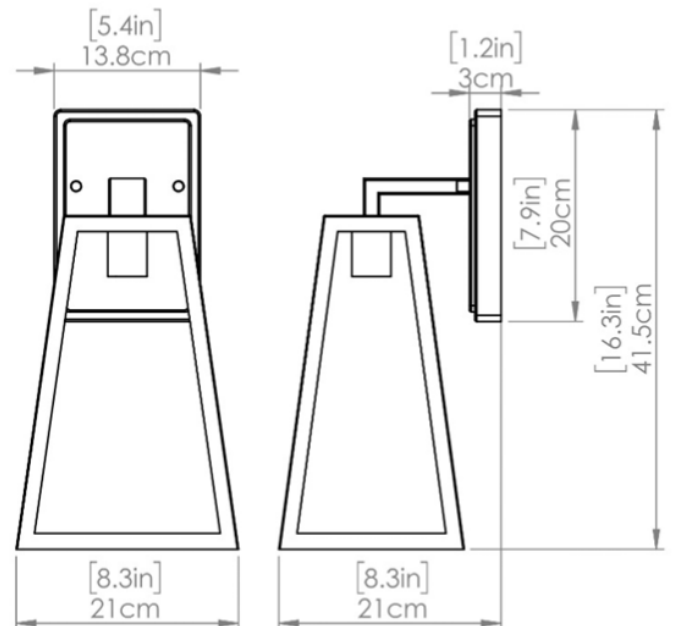

MORaine

| OUTDOOR SCONCE

SKU | DVP30772

FINISH OPTIONS

Black with Clear Glass (BK-CL)

DIMENSIONS

Length / Ø: N/A

Width: 8.25"

Height: 17"

Depth: 6.75"

Minimum Height: N/A

Maximum Height: N/A

LAMPING

Number of Sockets: 1

Wattage of Individual Socket: 40W

Socket Type: Medium Base

Socket Orientation: Down

Lamp Confinement: Semi Enclosed

Voltage: 120V

Dimmable: No

Bulbs Not Included

PIPE / CHAIN / CORD INFORMATION

Pipe/Chain Kit Included: Pipe Kit Unavailable

Pipe Information: N/A

Chain Information: N/A

Wire/Cord Information: 8 in

Max Sloped Ceiling Angle: N/A

**Conversion 19° to 45° : ASY0101+Finish (2 loops + 1 chain):
For Additional Cost*

ADDITIONAL INFORMATION

Wall and Ceiling Mountable: No