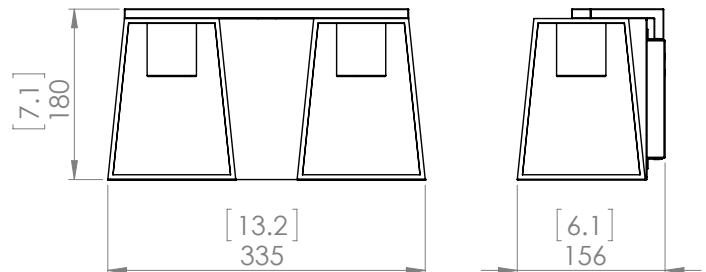

CAPE BRETON

| VANITY

DVI
LIGHTING

SKU | DVP29022

FINISH OPTIONS

Buffed Nickel and Graphite (BN+GR)
Multiple Finishes and Ebony (MF+EB)

DIMENSIONS

Length / Ø: 13.25"
Width: N/A"
Height: 7"
Depth: 6.25"
Minimum Height: 8.5"
Maximum Height: 8.5"

LAMPING

Number of Sockets: 2
Wattage of Individual Socket: 70W
Socket Type: Medium Base (E26)
Socket Orientation: Down
Lamp Confinement: Mostly Open
Voltage: 120V
Dimmable: Yes
Bulbs Not Included

PIPE / CHAIN / CORD INFORMATION

Pipe/Chain Kit Included: Not Included
Pipe Information: N/A
Chain Information: N/A
Wire/Cord Information: 8 Inches
Max Sloped Ceiling Angle: N/A
**Conversion 19° to 45° : ASY0101+Finish (2 loops + 1 chain):
For Additional Cost*