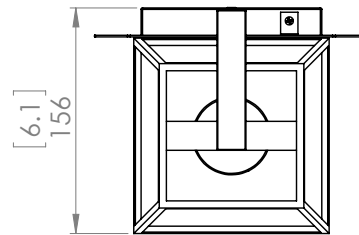

SKU | DVP29001

FINISH OPTIONS

Buffed Nickel and Graphite (BN+GR)
Multiple Finishes and Ebony (MF+EB)

DIMENSIONS

Length / Ø: 7.5"
Width: N/A"
Height: 7"
Depth: 6"
Minimum Height: 8.5"
Maximum Height: 8.5"

LAMPING

Number of Sockets: 1
Wattage of Individual Socket: 70W
Socket Type: Medium Base (E26)
Socket Orientation: Down
Lamp Confinement: Mostly Open
Voltage: 120V
Dimmable: Yes
Bulbs Not Included

PIPE / CHAIN / CORD INFORMATION