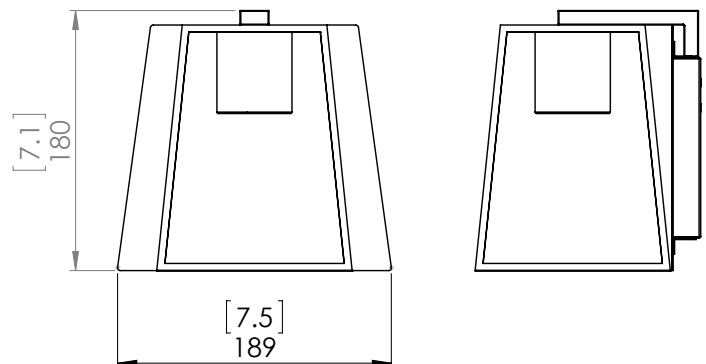

SKU | DVP29001

FINISH OPTIONS

Buffed Nickel and Graphite (BN+GR)
Multiple Finishes and Ebony (MF+EB)

DIMENSIONS

Length / Ø: 7.5"
Width: N/A"
Height: 7"
Depth: 6"
Minimum Height: 8.5"
Maximum Height: 8.5"

LAMPING

Number of Sockets: 1
Wattage of Individual Socket: 70W
Socket Type: Medium Base (E26)
Socket Orientation: Down
Lamp Confinement: Mostly Open
Voltage: 120V
Dimmable: Yes
Bulbs Not Included

PIPE / CHAIN / CORD INFORMATION

Pipe/Chain Kit Included: Not Included
Pipe Information: N/A
Chain Information: N/A
Wire/Cord Information: 8 Inches
Max Sloped Ceiling Angle: N/A
**Conversion 19° to 45° : ASY0101+Finish (2 loops + 1 chain);
For Additional Cost*