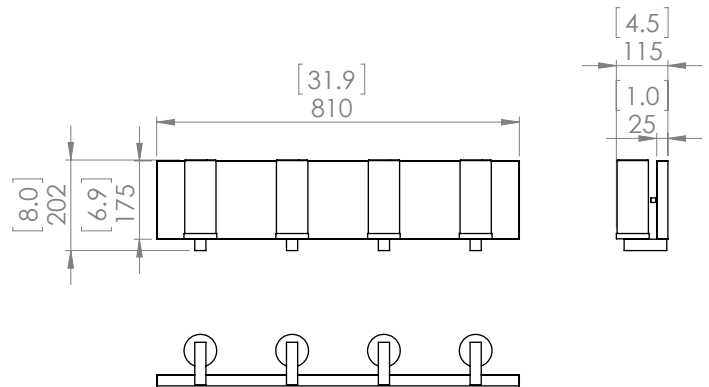

## DIMENSIONS

**Length / Ø:** N/A"

**Width:** 32"

**Height:** 8"

**Depth:** 4.75"

**Minimum Height:** N/A"

**Maximum Height:** N/A"

## PIPE / CHAIN / CORD INFORMATION

**Pipe/Chain Kit Included:** Not Included

**Pipe Information:** N/A

**Chain Information:** N/A

**Wire/Cord Information:** 8 Inches

**Max Sloped Ceiling Angle:** N/A

*\*Conversion 19° to 45° : ASY0101+Finish (2 loops + 1 chain):  
For Additional Cost*