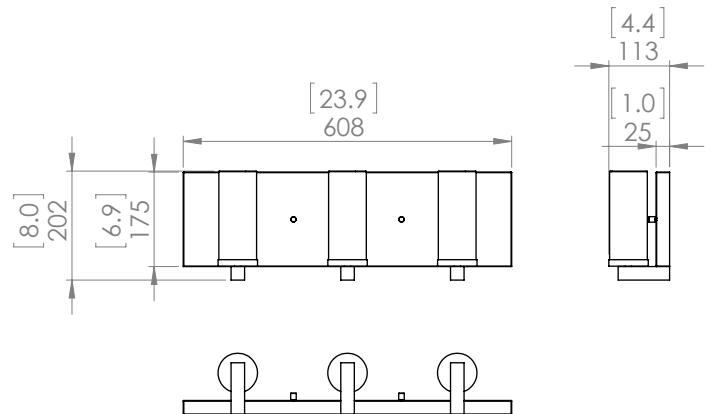

DIMENSIONS

Length / Ø: N/A"
Width: 24"
Height: 8"
Depth: 4.75"
Minimum Height: N/A"
Maximum Height: N/A"

LAMPING

Number of Sockets: 3
Wattage of Individual Socket: 70W
Socket Type: Medium Base (E26)
Socket Orientation: Up
Lamp Con inement: Semi Enclosed
Voltage: 120V
Dimmable: Yes
Bulbs Not Included

PIPE / CHAIN / CORD INFORMATION

Pipe/Chain Kit Included: Not Included
Pipe Information: N/A
Chain Information: N/A
Wire/Cord Information: 8 Inches
Max Sloped Ceiling Angle: N/A
**Conversion 19° to 45°: ASY0101+Finish (2 loops + 1 chain): For Additional Cost*