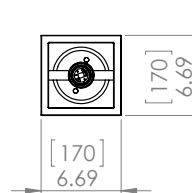

ADDITIONAL INFORMATION

Wall and Ceiling Mountable: No
Up and Down Mountable: N/A
Location Certi ication: Dry Locations Only
ADA Compliant: No