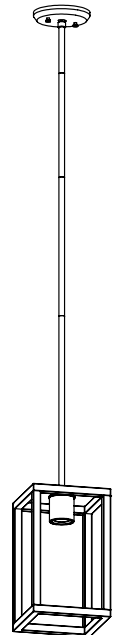

SAMBRE / SAMBRE METALLIC | MINI-PENDANT

SKU | DVP28121

FINISH OPTIONS

Multiple Finishes and Graphite (MF+GR)
Multiple Finishes and Buffed Nickel (MF+BN)
Multiple Finishes and Brass and Graphite (MF+BR+GR)
Ebony (EB)

DIMENSIONS

Length / Ø: 6.75"
Width: 6.75"
Height: 11.75"
Depth: N/A"
Minimum Height: 13.25"
Maximum Height: 53.25"

LAMPING

Number of Sockets: 1
Wattage of Individual Socket: 70W
Socket Type: Medium Base (E26)
Socket Orientation: Down
Lamp Con inement: Fully Open
Voltage: 120V
Dimmable: Yes
Bulbs Not Included

PIPE / CHAIN / CORD INFORMATION

Pipe/Chain Kit Included: Pipe Kit Available
Pipe Information: 40 (15 + 12 + 9 + 4) x 0.5 Inches Pipe Kit
Chain Information: N/A
Wire/Cord Information: 10 Ft
Max Sloped Ceiling Angle: Hang-Straight 19 Degrees
**Conversion 19° to 45°: ASY0101+Finish (2 loops + 1 chain):
For Additional Cost*