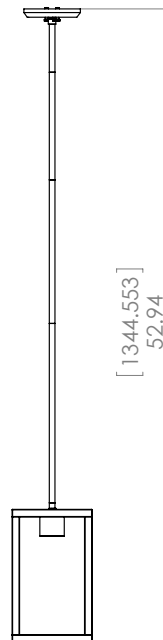

SAMBRE / SAMBRE METALLIC | MINI-PENDANT

SKU | DVP28121

FINISH OPTIONS

Multiple Finishes and Graphite (MF+GR)
Multiple Finishes and Buffed Nickel (MF+BN)
Multiple Finishes and Brass and Graphite (MF+BR+GR)
Ebony (EB)

DIMENSIONS

Length / Ø: 6.75"
Width: 6.75"
Height: 11.75"
Depth: N/A"
Minimum Height: 13.25"
Maximum Height: 53.25"

LAMPING

Number of Sockets: 1
Wattage of Individual Socket: 70W
Socket Type: Medium Base (E26)
Socket Orientation: Down
Lamp Con inement: Fully Open
Voltage: 120V
Dimmable: Yes
Bulbs Not Included

PIPE / CHAIN / CORD INFORMATION

Pipe/Chain Kit Included: Pipe Kit Available
Pipe Information: 40 (15 + 12 + 9 + 4) x 0.5 Inches Pipe Kit
Chain Information: N/A
Wire/Cord Information: 10 Ft
Max Sloped Ceiling Angle: Hang-Straight 19 Degrees
**Conversion 19° to 45°: ASY0101+Finish (2 loops + 1 chain):
For Additional Cost*