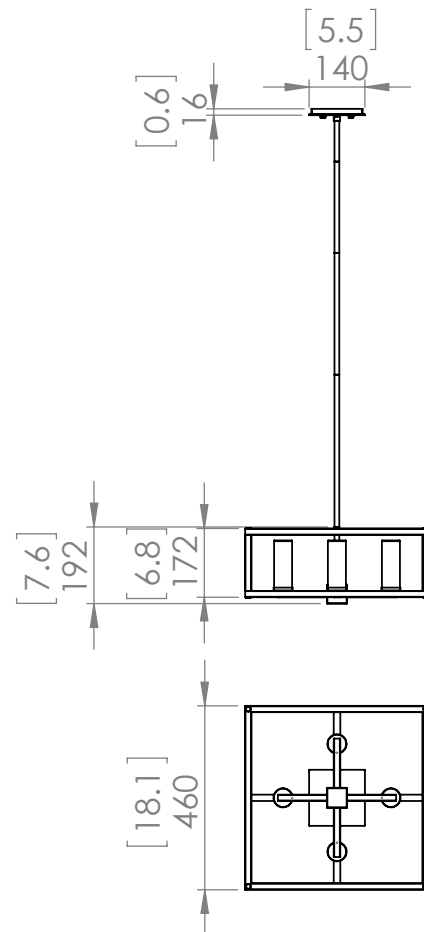

SAMBRE / SAMBRE METALLIC | PENDANT

SKU | DVP28120

FINISH OPTIONS

Multiple Finishes and Graphite with Clear Glass (MF+GR-CL)
Multiple Finishes and Buffed Nickel with Clear Glass (MF+BN-CL) Multiple
Finishes and Brass and Graphite with Clear Glass (MF+BR+GR-CL)
Ebony with Half Opal Glass (EB-OP)

DIMENSIONS

Length / Ø: 18.25"
Width: 18.25"
Height: 7.75"
Depth: N/A"
Minimum Height: 9.25"
Maximum Height: 49.25"

LAMPING

Number of Sockets: 4
Wattage of Individual Socket: 60W
Socket Type: Candelabra (E12)
Socket Orientation: Up
Lamp Con inement: Semi Enclosed
Voltage: 120V
Dimmable: Yes
Bulbs Not Included

PIPE / CHAIN / CORD INFORMATION

Pipe/Chain Kit Included: Pipe Kit Available
Pipe Information: 40 (15 + 12 + 9 + 4) x 0.5 Inches Pipe Kit
Chain Information: N/A
Wire/Cord Information: 10 Ft
Max Sloped Ceiling Angle: Hang-Straight 19 Degrees
**Conversion 19° to 45°: ASY0101+Finish (2 loops + 1 chain):
For Additional Cost*

ADDITIONAL INFORMATION

Wall and Ceiling Mountable: No
Up and Down Mountable: N/A
Location Certi ication: Dry Locations Only
ADA Compliant: No

WARRANTY

5 Years Residential
20,000 Hours Commercial

120 Great Gulf Drive, Concord, ON L4K 5W1
+1 855 384 5483 | +1 855 384 8453
customerservice@dvi.lighting
www.dvicanada.com