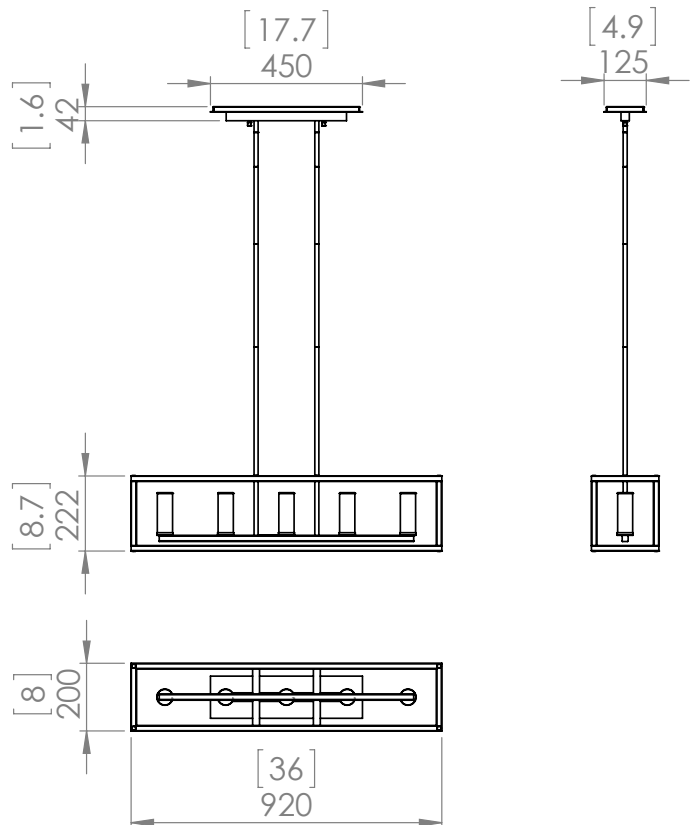

ADDITIONAL INFORMATION

Wall and Ceiling Mountable: No
Up and Down Mountable: N/A
Location Certi ication: Dry Locations Only
ADA Compliant: No