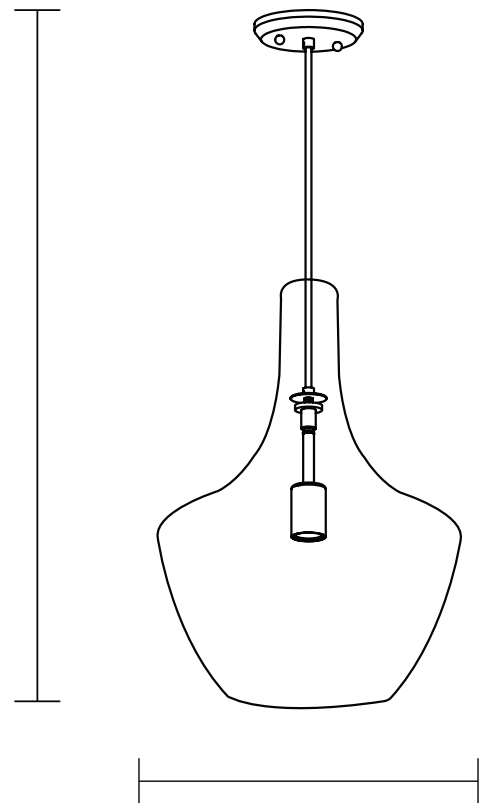

ST. JULIAN

| PENDANT

SKU | DVP25810

FINISH OPTIONS

- Brass with Clear Glass (BR-CL)
- Chrome with Clear Glass (CH-CL)
- Graphite with Clear Glass (GR-CL)

DIMENSIONS

- Length / Ø:** 12"
- Width:** N/A"
- Height:** 17.5"
- Depth:** N/A"
- Minimum Height:** 19"
- Maximum Height:** 60.5"

LAMPING

- Number of Sockets:** 1
- Wattage of Individual Socket:** 60W
- Socket Type:** Medium Base (E26)
- Socket Orientation:** Down
- Lamp Confinement:** Semi Enclosed
- Voltage:** 120V
- Dimmable:** Yes
- Bulbs Not Included**

PIPE / CHAIN / CORD INFORMATION

- Pipe/Chain Kit Included:** Pipe Kit Available
- Pipe Information:** 40 (15 + 12 + 9 + 4) x 0.5 Inches Pipe Kit
- Chain Information:** N/A
- Wire/Cord Information:** 10 Ft
- Max Sloped Ceiling Angle:** Hang-Straight 19 Degrees
- *Conversion 19° to 45° : ASY0101+Finish (2 loops + 1 chain); For Additional Cost*

60.5"

Ø 12"