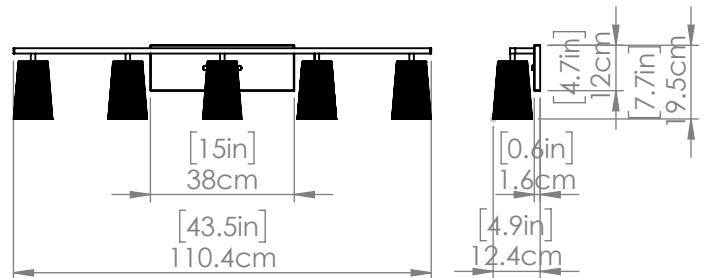

SKU | DVP11355

FINISH OPTIONS

- Brass with Ribbed Clear Glass
- Ebony with Ribbed Clear Glass
- Chrome with Ribbed Clear Glass

DIMENSIONS

- Length / Ø:** N/A"
- Width:** 43.5"
- Height:** 7.75"
- Depth:** 5"
- Minimum Height:** N/A"
- Maximum Height:** N/A"

LAMPING

- Number of Sockets:** 5
- Wattage of Individual Socket:** 40W
- Socket Type:** Medium Base
- Socket Orientation:** Down
- Lamp Confinement:** Semi Enclosed
- Voltage:** 120V
- Dimmable:** Yes
- Bulbs Not Included**

PIPE / CHAIN / CORD INFORMATION

- Pipe/Chain Kit Included:** N/A
- Pipe Information:** N/A
- Chain Information:** N/A
- Wire/Cord Information:** 8 in
- Max Sloped Ceiling Angle:**
- \*Conversion 19° to 45° : ASY0101+Finish (2 loops + 1 chain):  
For Additional Cost*