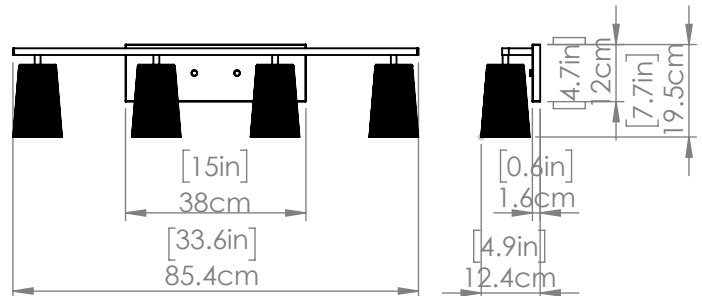

## DIMENSIONS

**Length / Ø:** N/A"  
**Width:** 33.5"  
**Height:** 7.75"  
**Depth:** 5"  
**Minimum Height:** N/A"  
**Maximum Height:** N/A"

## LAMPING

**Number of Sockets:** 4  
**Wattage of Individual Socket:** 40W  
**Socket Type:** Medium Base  
**Socket Orientation:** Down  
**Lamp Confinement:** Semi Enclosed  
**Voltage:** 120V  
**Dimmable:** Yes  
**Bulbs Not Included**

## PIPE / CHAIN / CORD INFORMATION

**Pipe/Chain Kit Included:** N/A  
**Pipe Information:** N/A  
**Chain Information:** N/A  
**Wire/Cord Information:** 8 in  
**Max Sloped Ceiling Angle:**

*\*Conversion 19° to 45° : ASY0101+Finish (2 loops + 1 chain):  
 For Additional Cost*