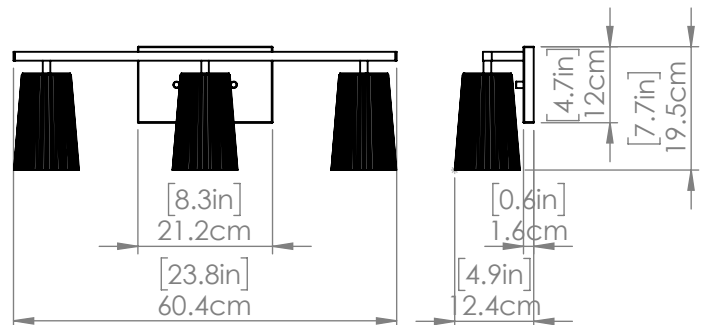

SKU | DVP11343

FINISH OPTIONS

Brass with Ribbed Clear Glass
 Ebony with Ribbed Clear Glass
 Chrome with Ribbed Clear Glass

DIMENSIONS

Length / Ø: N/A"
Width: 23.75"
Height: 7.75"
Depth: 5"
Minimum Height: N/A"
Maximum Height: N/A"

LAMPING

Number of Sockets: 3
Wattage of Individual Socket: 40W
Socket Type: Medium Base
Socket Orientation: Down
Lamp Confinement: Semi Enclosed
Voltage: 120V
Dimmable: Yes
Bulbs Not Included

PIPE / CHAIN / CORD INFORMATION

Pipe/Chain Kit Included: N/A
Pipe Information: N/A
Chain Information: N/A
Wire/Cord Information: 8 in
Max Sloped Ceiling Angle:

**Conversion 19° to 45° : ASY0101+Finish (2 loops + 1 chain):
 For Additional Cost*