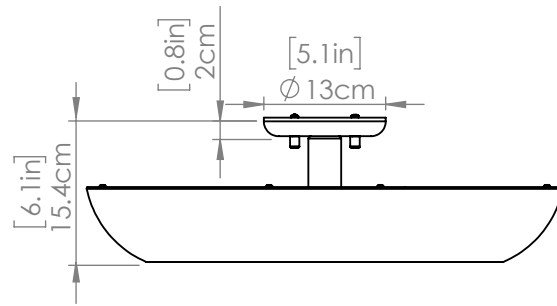

ANTARES

| FLUSH MOUNT

DVI[®]
LIGHTING

SKU | DVP0613

FINISH OPTIONS

Ebony with Vodka Ice Glass
Brass with Vodka Ice Glass

DIMENSIONS

Length / Ø: 20"
Width: N/A"
Height: 6"
Depth: N/A"
Minimum Height: 6"
Maximum Height: N/A"

PIPE / CHAIN / CORD INFORMATION

Pipe/Chain Kit Included: No
Pipe Information: N/A
Chain Information: N/A
Wire/Cord Information: 8 in
Max Sloped Ceiling Angle: N/A

ADDITIONAL INFORMATION

Wall and Ceiling Mountable: No
Up and Down Mountable: N/A
Location Certification: N/A
ADA Compliant: N/A