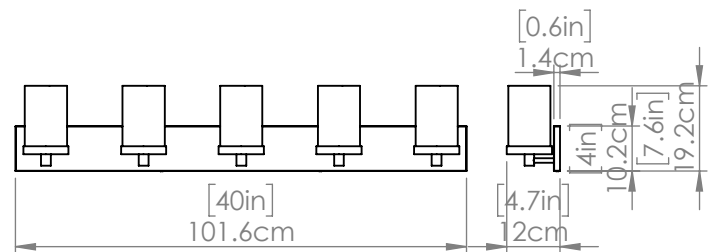

## DIMENSIONS

**Length / Ø:** N/A"  
**Width:** 39.25"  
**Height:** 7.25"  
**Depth:** 4.75"  
**Minimum Height:** N/A"  
**Maximum Height:** N/A"

## LAMPING

**Number of Sockets:** 5  
**Wattage of Individual Socket:** 40W  
**Socket Type:** Medium Base  
**Socket Orientation:** Up  
**Lamp Confinement:** Mostly Open  
**Voltage:** 120V  
**Dimmable:** Yes  
**Bulbs Not Included**

## PIPE / CHAIN / CORD INFORMATION

**Pipe/Chain Kit Included:** N/A  
**Pipe Information:** N/A  
**Chain Information:** N/A  
**Wire/Cord Information:** 8 in  
**Max Sloped Ceiling Angle:**

*\*Conversion 19° to 45° : ASY0101+Finish (2 loops + 1 chain):  
For Additional Cost*