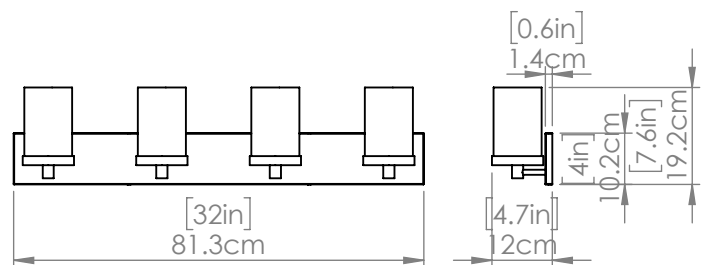

DIEPPE

| VANITY

DVI
LIGHTING

SKU | DVP0444

FINISH OPTIONS

EBONY WITH HALF OPAL GLASS
SATIN NICKEL WITH HALF OPAL GLASS

DIMENSIONS

Length / Ø: N/A"
Width: 32"
Height: 7.25"
Depth: 4.75"
Minimum Height: N/A"
Maximum Height: N/A"

LAMPING

Number of Sockets: 4
Wattage of Individual Socket: 40W
Socket Type: Medium Base
Socket Orientation: Up
Lamp Confinement: Mostly Open
Voltage: 120V
Dimmable: Yes
Bulbs Not Included

PIPE / CHAIN / CORD INFORMATION

Pipe/Chain Kit Included: N/A
Pipe Information: N/A
Chain Information: N/A
Wire/Cord Information: 8 in
Max Sloped Ceiling Angle:
**Conversion 19° to 45° : ASY0101+Finish (2 loops + 1 chain):
For Additional Cost*