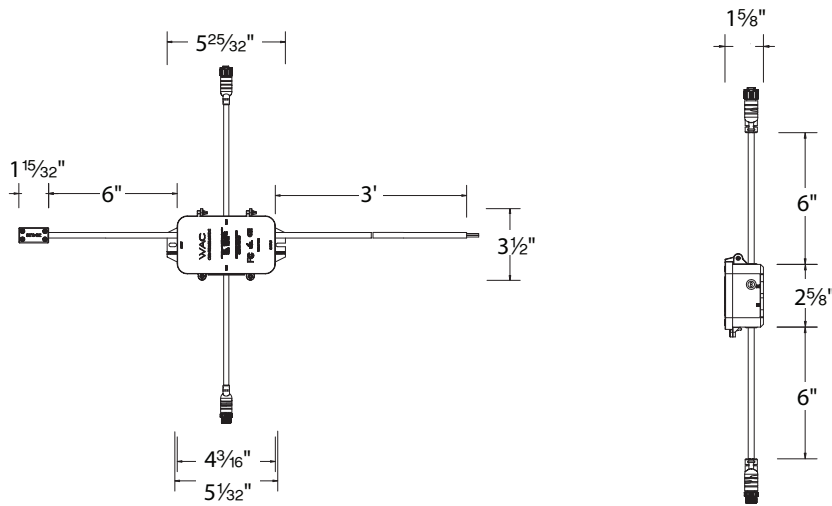

1750 S Archibald Ave

Ontario, CA 91761

WIRELESS DMX LED CONTROLLER

1 Channels X 24VDC, 96W

LINE DRAWINGS:

POWER SUPPLY:

Model	Input	Output	Dimension	
 PS-24DC-U96R-S6	24VDC, 96W	120V-277V	7 ⁷ / ₈ " x 3 ⁷ / ₈ " x 1 ³ / ₁₆ "	96W, UL Listed Class 2 Output 6 ft output lead wires included
 EN-24DC060-UNV-RB2 EN-24DC096-UNV-RB2	24VDC, 60W 24VDC, 96W	120V-277V 120V-277V	8 ¹³ / ₁₆ " x 2 ¹ / ₁₆ " x 2 ¹ / ₄ " 8 ¹³ / ₁₆ " x 2 ¹ / ₁₆ " x 2 ¹ / ₄ "	60 & 96W, UL Listed Class 2 Output 6 Inches output lead wires inside wiring compartment

WIRING DIAGRAM: