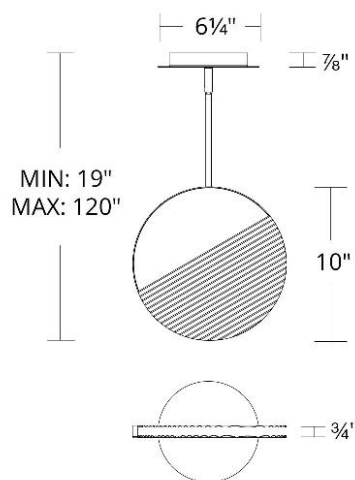

WAC LIGHTING

Crescent

Pendant 4CCT

Fixture Type: _____

Catalog Number: _____

Project: _____

Location: _____

Model & Size	Color Temp	Finish	LED Watts	LED Lumens	Delivered Lumens
PD-25410 10"	2700K	AB Aged Brass	11 W	590	532
	3000K		11 W	590	532
	3500K		11 W	590	532
	4000K		11 W	590	532

FEATURES

- Three 12" and one 6" downrods included (additional downrods available)
- May be mounted on a sloped ceiling
- Built in color temperature adjustability. Switch from 2700K/3000K/3500K/4000K
- Option to pre-select color temperature or adjust in the field
- 0-10V dimming option (LDS065M010AFE-LO1) available (special order), unit dimensions: 3.4" x 1.2" x 0.5"
- ACLED driverless technology

SPECIFICATIONS

Color Temp:	3500K,3000K,2700K,4000K
Input:	120 VAC,50/60Hz
CRI:	90
Dimming:	ELV: 100-10% ,TRIAC: 100-5%
Rated Life:	50000 Hours
Standards:	ETL, cETL
	Damp Location Listed
Construction:	Aluminum body with ribbed acrylic diffuser

FINISHES:

Aged Brass

LINE DRAWING:

PD-25410-30