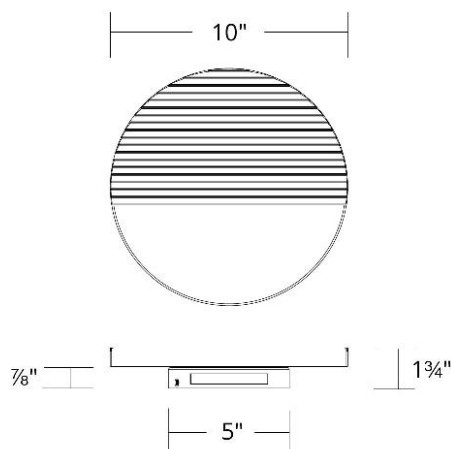

WAC LIGHTING

Crescent

Wall Sconce 4CCT

Fixture Type: _____

Catalog Number: _____

Project: _____

Location: _____

Model & Size	Color Temp	Finish	LED Watts	LED Lumens	Delivered Lumens
WS-25410 10"	2700K	AB Aged Brass	11 W	532	416
	3000K		11 W	532	416
	3500K		11 W	532	416
	4000K		11 W	532	416

SPECIFICATIONS

Color Temp:	4000K,3000K,2700K,3500K
Input:	120 VAC,50/60Hz
CRI:	90
Dimming:	ELV: 100-10% ,TRIAC: 100-5%
Rated Life:	50000 Hours
Mounting:	Can be mounted on wall vertically or upside down
Standards:	ETL, cETL Damp Location Listed
Construction:	Aluminum body with ribbed acrylic diffuser

FINISHES:

Aged Brass

LINE DRAWING:

WS-25410