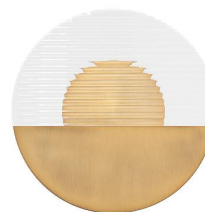

WAC LIGHTING

Crescent

Wall Sconce 4CCT

Fixture Type: _____

Catalog Number: _____

Project: _____

Location: _____

Model & Size	Color Temp	Finish	LED Watts	LED Lumens	Delivered Lumens
WS-25410 10"	2700K	AB Aged Brass	11 W	532	416
	3000K		11 W	532	416
	3500K		11 W	532	416
	4000K		11 W	532	416

Example: **WS-25410-40-AB**

For custom requests please contact customs@wacighting.com

DESCRIPTION

Wax and wane. Like a crescent moon playing hide and seek with the stars and slipping softly through the sky. Clear, ribbed cast glass throws lovely illumination to the room, while subtle down light is delivered from this luminaire's solid canopy.

FEATURES

- Up and downward illumination
- Built in color temperature adjustability. Switch from 2700K/3000K/3500K/4000K
- Option to pre-select color temperature or adjust in the field
- 0-10V dimming option (LDS065M010AFE-LO1) available (special order), unit dimensions: 3.4" x 1.2" x 0.5"
- ACLED driverless technology

SPECIFICATIONS

Color Temp:	4000K,3000K,2700K,3500K
Input:	120 VAC,50/60Hz
CRI:	90
Dimming:	ELV: 100-10% ,TRIAC: 100-5%
Rated Life:	50000 Hours
Mounting:	Can be mounted on wall vertically or upside down
Standards:	ETL, cETL Damp Location Listed
Construction:	Aluminum body with ribbed acrylic diffuser