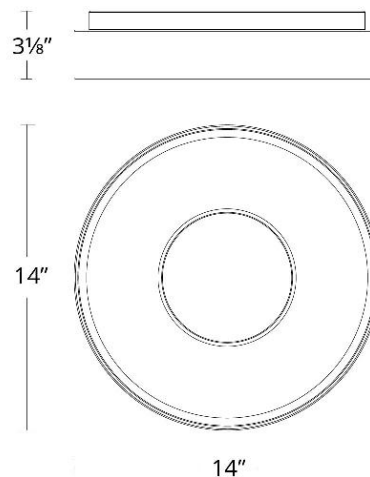

FEATURES

- Faux alabaster. Like real stone, each piece is unique
- 0-10V dimming option (LDS065M010AFE-LO1) available (special order), unit dimensions: 3.4" x 1.2" x 0.5"
- ACLED driverless technology

SPECIFICATIONS

FINISHES:

Aged Brass Black

LINE DRAWING:

FM-97414

REPLACEMENT PARTS

RPL-GLA-97414 - Acrylic Cover