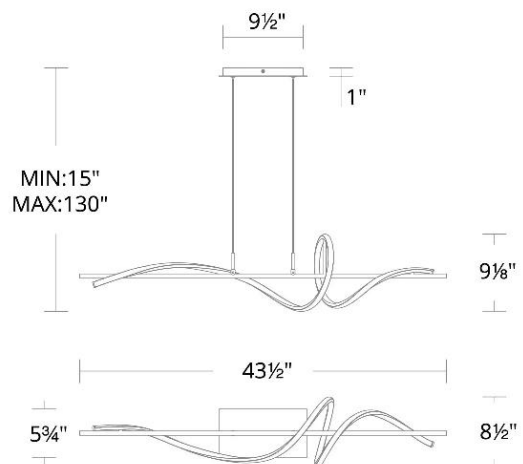

#### SPECIFICATIONS

Color Temp:	4000K,2700K,3000K,3500K
Input:	120-277V,50/60Hz
CRI:	90
Dimming:	ELV: 100-10% ,TRIAC: 100-5%
Rated Life:	50000 Hours
Standards:	ETL, cETL Damp Location Listed
Construction:	Aluminum body, silicone diffuser

#### LINE DRAWING:

PD-39443