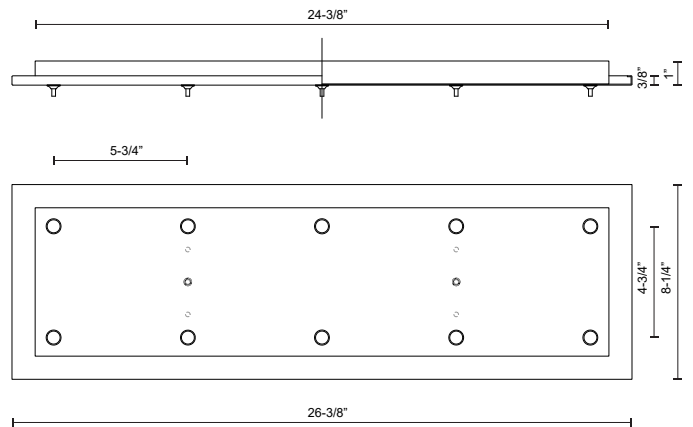

CNP10AC

PENDANTS

PROJECT

DESCRIPTION

Canopy system that allows you to combine selected line voltage pendants together on one canopy. Available in six finishes.

SPECIFICATION DETAILS

Fixture Dimensions	L26-3/8" x W8-1/4" x H1"
Location	Dry
Paint Finish	BG01; BK01; BN01; CH01; WH01;

* For custom options, consult factory for details.

* For warranty information, please visit www.kuzcolighting.com/warranty

KUZCO

CANADA: 19054 28TH AVENUE - SURREY, BC V3Z 6M3
USA: 3035 E. LONE MOUNTAIN ROAD - LAS VEGAS, NV 89081

WWW.KUZCOLIGHTING.COM

© 2017 KUZCO LIGHTING. ALL RIGHTS RESERVED.

COMMENT