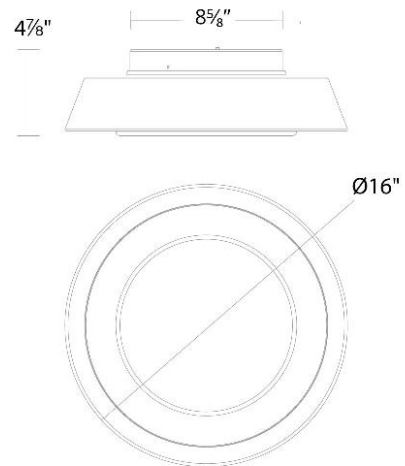

SPECIFICATIONS

Color Temp:	3000K,2700K,4000K,3500K
Input:	120 VAC,50/60Hz
CRI:	90
Dimming:	ELV: 100-10% ,TRIAC: 100-5%
Rated Life:	50000 Hours
Standards:	ETL, cETL Dry Location Listed
Construction:	Aluminum body, fabric and glass diffuser

FINISHES:

Black White

LINE DRAWING:

FM-49416