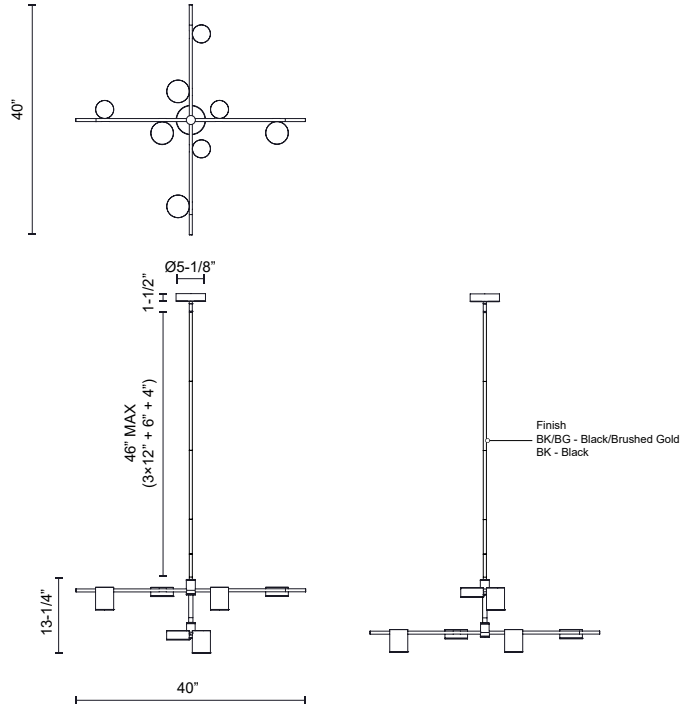

JAYDEN
CH96840
CHANDELIERS

PROJECT

SPECIFICATION DETAILS

Fixture Dimensions	L40" x W40" x H13-1/4"
Light Source	LED with DC Driver
Wattage	57W
Total Lumens	4650lm
Delivered Lumens	BK-1815lm*; BK/BG-2035lm*;
Voltage	120V
Color Temperature	3000K
CRI (Ra)	90CRI
Optional Color Temps	2700K - 5000K Available, Minimum Order Quantities Apply
LED Rated Life	50,000 hours
Dimming	100% - 10%, TRIAC or ELV Dimmer (Not Included)
Diffuser Details	Frosted Acrylic
Adjustable	Yes
Rod Length	46" Max (3x12" + 1x6" + 1x4")
Wire Length	120"
Minimum Hang Height	20"
Sloped Ceiling Adaptable	Yes, Up to 45 Degrees
Location	Dry
CEC Title 24 JA8	Yes, JA8-2022
Illumination Direction	Down
Canopy Dimensions	D5-1/8" x H1-1/2"
Paint Finish	BG01; BK02;

* For custom options, consult factory for details.

* For warranty information, please visit www.kuzcolighting.com/warranty

DESCRIPTION

Nature takes on modern form in the Jayden Collection. This family of products inspires movement and flow throughout your space with various-sized lamps. Frosted diffusers allow for soft, natural lighting that adds depth and dimension to a room. Available in Black/Brushed Gold or Black with adjustable arms.

KUZCO

CANADA: 19054 28TH AVENUE - SURREY, BC V3Z 6M3
USA: 3035 E. LONE MOUNTAIN ROAD - LAS VEGAS, NV 89081

WWW.KUZCOLIGHTING.COM

© 2023 KUZCO LIGHTING. ALL RIGHTS RESERVED.

COMMENT