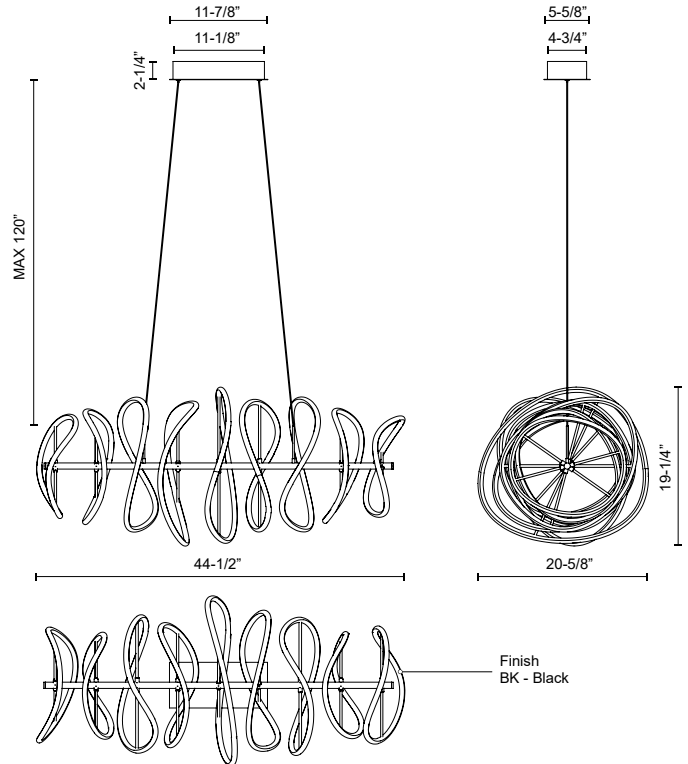

COLLIDE
CH96442
CHANDELIERS

PROJECT

CH96442-BK
Black

SPECIFICATION DETAILS

Fixture Dimensions	L44-1/2" x W20-5/8" x H19-1/4"
Light Source	LED with DC Driver
Wattage	100W
Total Lumens	8550lm
Delivered Lumens	5540lm*
Voltage	120V
Color Temperature	3000K
CRI (Ra)	90CRI
Optional Color Temps	2700K - 5000K Available, Minimum Order Quantities Apply
LED Rated Life	50,000 hours
Dimming	100% - 10%, TRIAC or ELV Dimmer (Not Included)
Diffuser Details	White Silicone
Adjustable	Yes
Wire Length	120" Max
Wire Type	Black
Minimum Hang Height	24"
Sloped Ceiling Adaptable	Yes
Location	Dry
Illumination Direction	Up/Down
Canopy Dimensions	L11-7/8" x W5-5/8" x H2-1/4"
Paint Finish	BK02

* For custom options, consult factory for details.

* For warranty information, please visit www.kuzcolighting.com/warranty

DESCRIPTION

Straight out of an artist's sketchbook comes the Collide Collection. A dramatic family of lights that are pieces of sculptural beauty to illuminate your home in all the best ways. Curved LED strips with frosted silicone diffusers are beautifully formed, colliding with dark, powder-coated black aluminum in this striking statement piece that demands showing off.