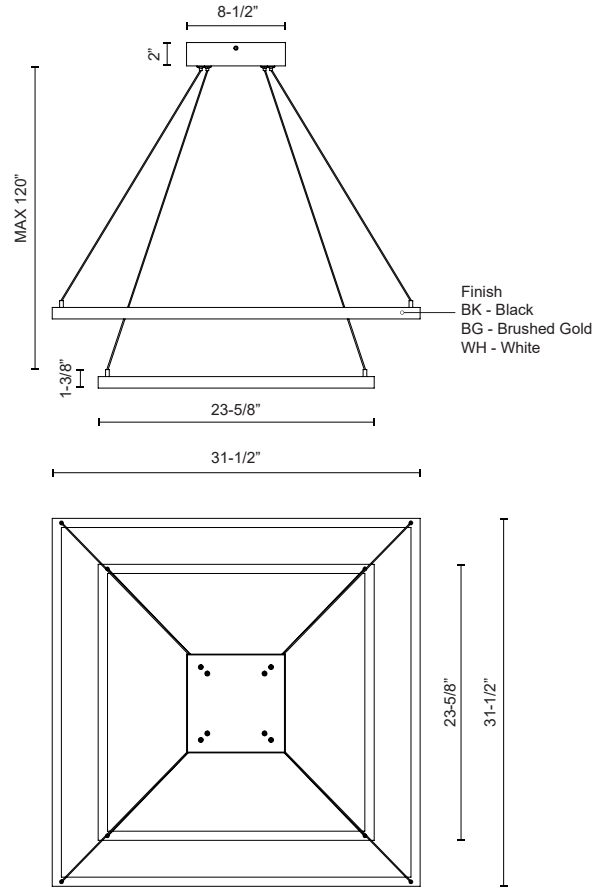

CH88232-BG
Brushed Gold

CH88232-WH
White

CH88232-BK
Black

SPECIFICATION DETAILS

Fixture Dimensions	L31-1/2" x W31-1/2" x H1-3/8"
Light Source	LED with DC Driver
Wattage	112W
Total Lumens	8380lm
Delivered Lumens	BG-3940lm; BK-2880lm; WH-4645lm;
Voltage	120V
Color Temperature	3000K
CRI (Ra)	90CRI
Optional Color Temps	2700K - 5000K Available, Minimum Order Quantities Apply
LED Rated Life	50,000 hours
Dimming	100% - 10%, TRIAC or ELV Dimmer (Not Included)
Diffuser Details	Frosted Silicone Diffuser
Adjustable	Yes
Wire Length	120" Max
Wire Type	BG - Black Wire; BK - Black Wire; WH - Clear Wire;
Minimum Hang Height	22"
Sloped Ceiling Adaptable	Yes
Location	Dry
Illumination Direction	Downlight
Canopy Dimensions	L8-1/2" x W8-1/2" x H2"
Paint Finish	BG01(Canopy); BG02(Fixture Body); BK02; WH02;

* For custom options, consult factory for details.

* For warranty information, please visit www.kuzcolighting.com/warranty

DESCRIPTION

Extruded aluminum with rectangular profile. Flush silicone diffuser. Two tiers. Matte powder-coated finish. Down light