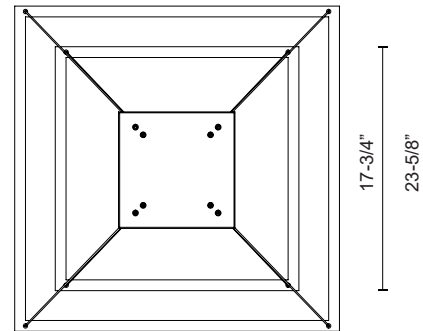

KUZCO

CANADA: 19054 28TH AVENUE - SURREY, BC V3Z 6M3
USA: 3035 E. LONE MOUNTAIN ROAD - LAS VEGAS, NV 89081

WWW.KUZCOLIGHTING.COM

© 2021 KUZCO LIGHTING. ALL RIGHTS RESERVED.

COMMENT