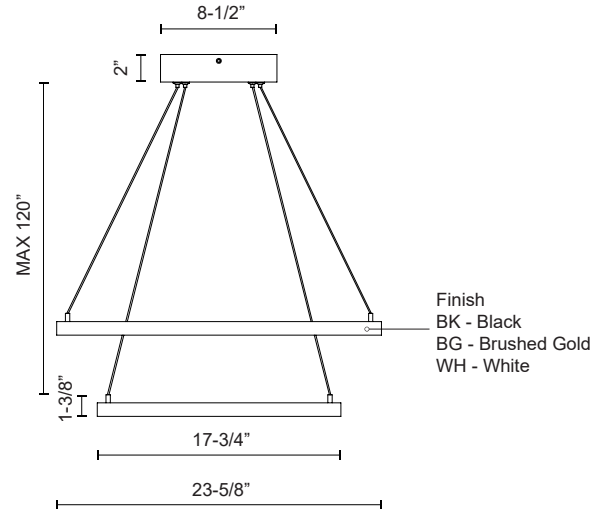

PIAZZA
CH88224
CHANDELIERS

PROJECT

CH88224-BG
Brushed Gold

CH88224-BK
Black

CH88224-WH
White

SPECIFICATION DETAILS

Fixture Dimensions	L23-5/8" x W23-5/8" x H1-3/8"
Light Source	LED with DC Driver
Wattage	87W
Total Lumens	6500lm
Delivered Lumens	BG-3065lm; BK-2370lm; WH-3690lm;
Voltage	120V
Color Temperature	3000K
CRI (Ra)	90CRI
Optional Color Temps	2700K - 5000K Available, Minimum Order Quantities Apply
LED Rated Life	50,000 hours
Dimming	100% - 10%, TRIAC or ELV Dimmer (Not Included)
Diffuser Details	Frosted Silicone Diffuser
Adjustable	Yes
Wire Length	120" Max
Wire Type	BG - Black Wire; BK - Black Wire; WH - Clear Wire;
Minimum Hang Height	16"
Sloped Ceiling Adaptable	Yes
Location	Dry
Illumination Direction	Downlight
Canopy Dimensions	L8-1/2" x W8-1/2" x H2"
Paint Finish	BG01(Canopy); BG02(Fixture Body); BK02; WH02;

* For custom options, consult factory for details.

* For warranty information, please visit www.kuzcolighting.com/warranty

DESCRIPTION

Extruded aluminum with rectangular profile. Flush silicone diffuser. Two tiers. Matte powder-coated finish. Down light