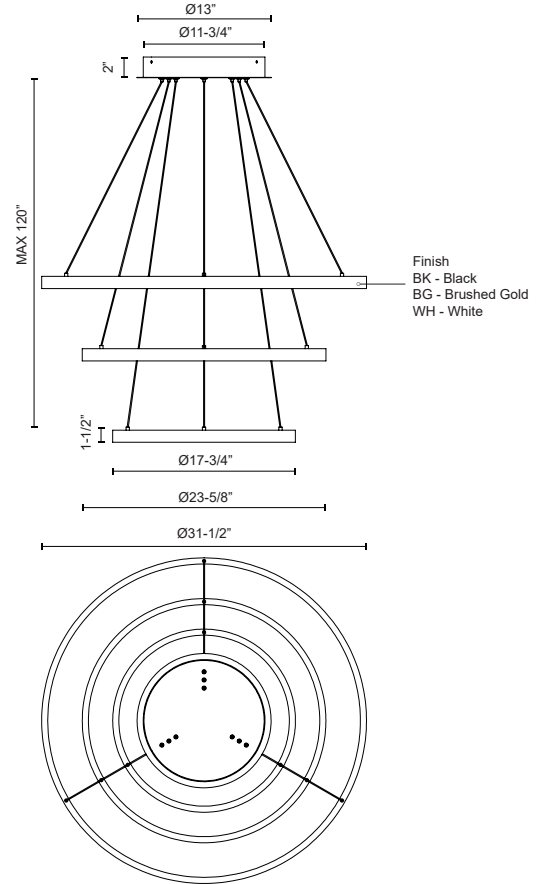

CERCHIO CH87932

PENDANTS

PROJECT

CH87932-BG
Brushed Gold

CH87932-BK
Black

CH87932-WH
White

SPECIFICATION DETAILS

Fixture Dimensions	D31-1/2" x H1-1/2"
Light Source	LED with DC Driver
Wattage	188W
Total Lumens	14150lm
Delivered Lumens	BG-5170lm*; BK-5170lm*; WH-6950lm*;
Voltage	120V
Color Temperature	3000K
CRI (Ra)	90CRI
Optional Color Temps	2700K - 5000K Available, Minimum Order Quantities Apply
LED Rated Life	50,000 hours
Dimming	100% - 10%, TRIAC or ELV Dimmer (Not Included)
Diffuser Details	Frosted Silicone Diffuser
Adjustable	Yes
Wire Length	120" Max
Wire Type	BG - Black Wire; BK - Black Wire; WH - Clear Wire;
Minimum Hang Height	16"
Sloped Ceiling Adaptable	Yes
Location	Dry
Illumination Direction	Up and Downlight
Canopy Dimensions	D13" x H2"
Paint Finish	BG01(Canopy); BG02(Fixture Body); BK02; WH02;

* For custom options, consult factory for details.

* For warranty information, please visit www.kuzcolighting.com/warranty

DESCRIPTION

Extruded and rolled aluminum with rectangular profile. Flush silicone diffuser. Three tiers. Matte powder-coated finish. Up and down light.