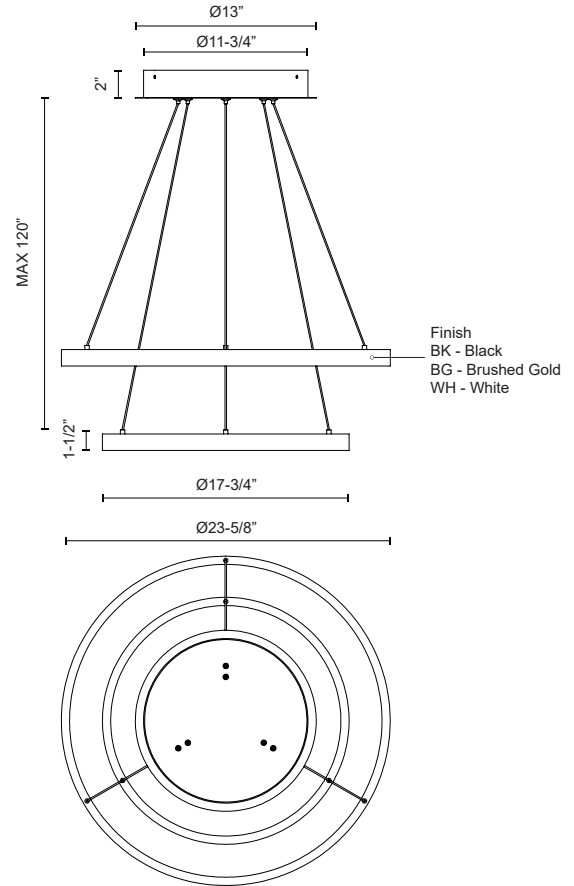

### SPECIFICATION DETAILS

<b>Fixture Dimensions</b>	D23-5/8" x H1-1/2"
<b>Light Source</b>	LED with DC Driver
<b>Wattage</b>	113W
<b>Total Lumens</b>	8520lm
<b>Delivered Lumens</b>	BG-3450lm*; BK-3450lm*; WH-4620lm*;
<b>Voltage</b>	120V
<b>Color Temperature</b>	3000K
<b>CRI (Ra)</b>	90CRI
<b>Optional Color Temps</b>	2700K - 5000K Available, Minimum Order Quantities Apply
<b>LED Rated Life</b>	50,000 hours
<b>Dimming</b>	100% - 10%, TRIAC or ELV Dimmer (Not Included)
<b>Diffuser Details</b>	Frosted Silicone Diffuser
<b>Adjustable</b>	Yes
<b>Wire Length</b>	120" Max
<b>Wire Type</b>	BG - Black Wire; BK - Black Wire; WH - Clear Wire;
<b>Minimum Hang Height</b>	12"
<b>Sloped Ceiling Adaptable</b>	Yes
<b>Location</b>	Dry
<b>Illumination Direction</b>	Up and Downlight
<b>Canopy Dimensions</b>	D13" x H2"
<b>Paint Finish</b>	BG01(Canopy); BG02(Fixture Body); BK02; WH02;

### DESCRIPTION

Extruded and rolled aluminum with rectangular profile. Flush silicone diffuser. Two tiers. Matte powder-coated finish. Up and down light.