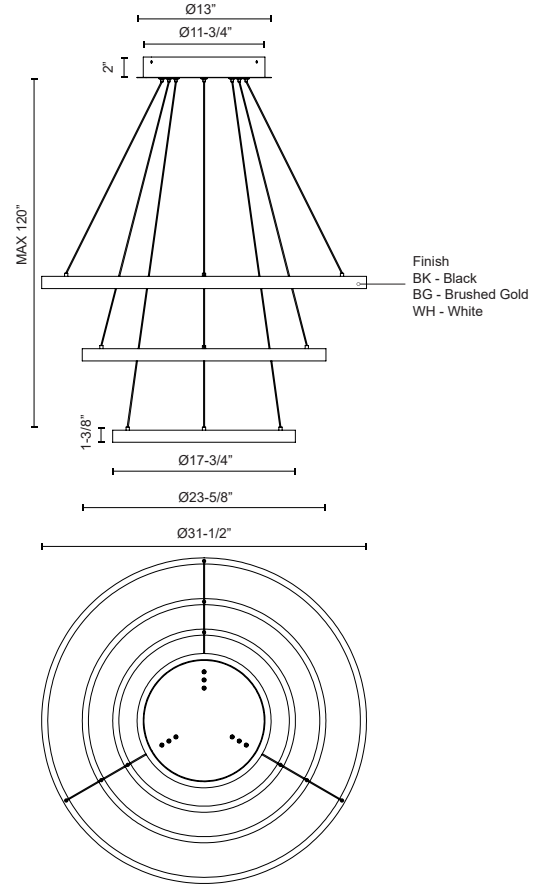

CH87332-BG
Brushed Gold

CH87332-BK
Black

CH87332-WH
White

SPECIFICATION DETAILS

Fixture Dimensions	D31-1/2" x H1-3/8"
Light Source	LED with DC Driver
Wattage	150W
Total Lumens	11120lm
Delivered Lumens	BG-4700lm*; BK-4700lm*; WH-6320lm*;
Voltage	120V
Color Temperature	3000K
CRI (Ra)	90CRI
Optional Color Temps	2700K - 5000K Available, Minimum Order Quantities Apply
LED Rated Life	50,000 hours
Dimming	100% - 10%, TRIAC or ELV Dimmer (Not Included)
Diffuser Details	Frosted Silicone Diffuser
Adjustable	Yes
Wire Length	120" Max
Wire Type	BG - Black Wire; BK - Black Wire; WH - Clear Wire;
Minimum Hang Height	16"
Sloped Ceiling Adaptable	Yes
Location	Dry
Illumination Direction	Downlight
Canopy Dimensions	D13" x H2"
Paint Finish	BG01(Canopy); BG02(Fixture Body); BK02; WH02;

* For custom options, consult factory for details.

* For warranty information, please visit www.kuzcolighting.com/warranty

DESCRIPTION

Extruded and rolled aluminum with rectangular profile. Flush silicone diffuser. Three tiers. Matte powder-coated finish. Down light