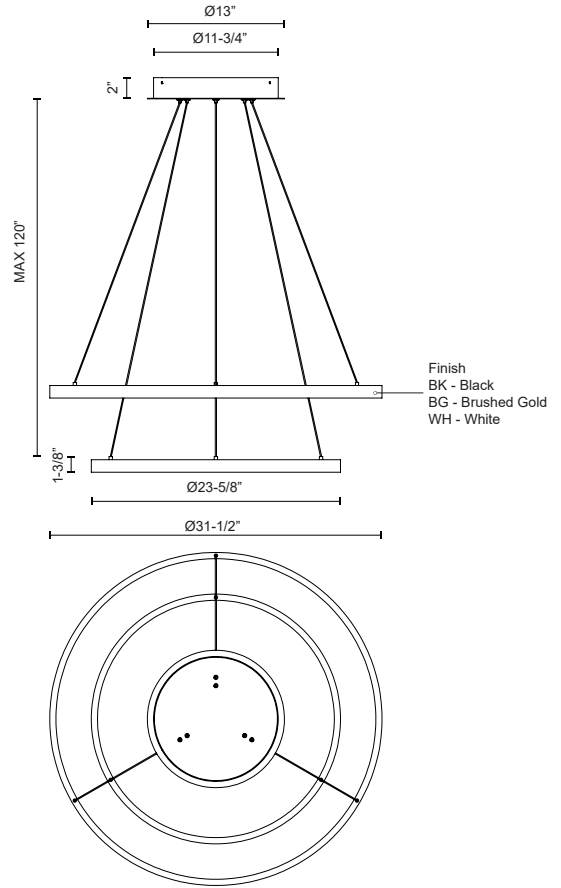

CH87232-BG
Brushed Gold

CH87232-WH
White

CH87232-BK
Black

SPECIFICATION DETAILS

Fixture Dimensions	D31-1/2" x H1-3/8"
Light Source	LED with DC Driver
Wattage	113W
Total Lumens	8380lm
Delivered Lumens	BG-3420lm*; BK-3420lm*; WH-4600lm*;
Voltage	120V
Color Temperature	3000K
CRI (Ra)	90CRI
Optional Color Temps	2700K - 5000K Available, Minimum Order Quantities Apply
LED Rated Life	50,000 hours
Dimming	100% - 10%, TRIAC or ELV Dimmer (Not Included)
Diffuser Details	Frosted Silicone Diffuser
Adjustable	Yes
Wire Length	120" Max
Wire Type	BG - Black Wire; BK - Black Wire; WH - Clear Wire;
Minimum Hang Height	16"
Sloped Ceiling Adaptable	Yes
Location	Dry
Illumination Direction	Downlight
Canopy Dimensions	D13" x H2"
Paint Finish	BG01(Canopy); BG02(Fixture Body); BK02; WH02;

* For custom options, consult factory for details.

* For warranty information, please visit www.kuzcolighting.com/warranty

DESCRIPTION

Extruded and rolled aluminum with rectangular profile. Flush silicone diffuser. Two tiers. Matte powder-coated finish. Down light