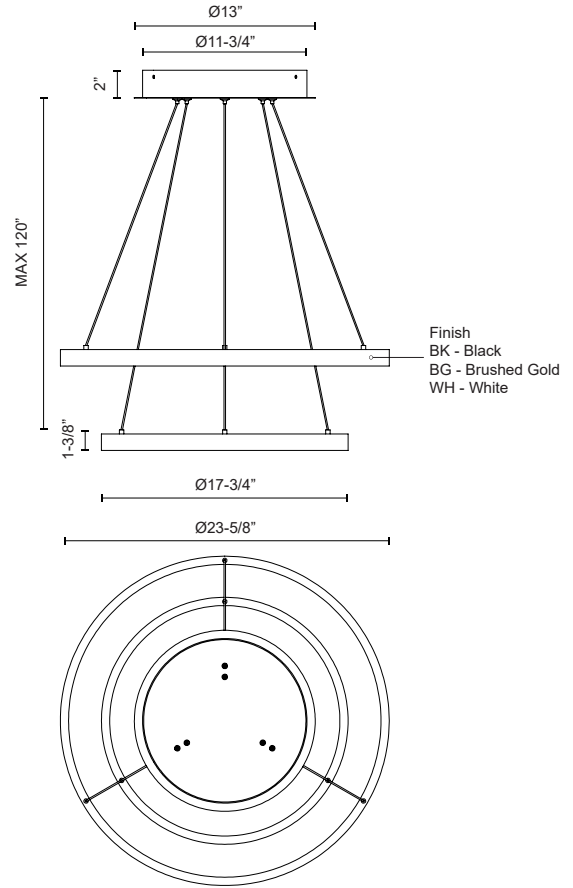

**CERCHIO**  
**CH87224**  
CHANDELIERS

PROJECT

CH87224-BG  
Brushed Gold

CH87224-BK  
Black

CH87224-WH  
White

**SPECIFICATION DETAILS**

<b>Fixture Dimensions</b>	D23-5/8" x H1-3/8"
<b>Light Source</b>	LED with DC Driver
<b>Wattage</b>	87W
<b>Total Lumens</b>	6500lm
<b>Delivered Lumens</b>	BG-2775lm*; BK-2775lm*; WH-3735lm*;
<b>Voltage</b>	120V
<b>Color Temperature</b>	3000K
<b>CRI (Ra)</b>	90CRI
<b>Optional Color Temps</b>	2700K - 5000K Available, Minimum Order Quantities Apply
<b>LED Rated Life</b>	50,000 hours
<b>Dimming</b>	100% - 10%, TRIAC or ELV Dimmer (Not Included)
<b>Diffuser Details</b>	Frosted Silicone Diffuser
<b>Adjustable</b>	Yes
<b>Wire Length</b>	120" Max
<b>Wire Type</b>	BG - Black Wire; BK - Black Wire; WH - Clear Wire;
<b>Minimum Hang Height</b>	12"
<b>Sloped Ceiling Adaptable</b>	Yes
<b>Location</b>	Dry
<b>Illumination Direction</b>	Downlight
<b>Canopy Dimensions</b>	D13" x H2"
<b>Paint Finish</b>	BG01(Canopy); BG02(Fixture Body); BK02; WH02;

\* For custom options, consult factory for details.

\* For warranty information, please visit [www.kuzcolighting.com/warranty](http://www.kuzcolighting.com/warranty)

**DESCRIPTION**

Extruded and rolled aluminum with rectangular profile. Flush silicone diffuser. Two tiers. Matte powder-coated finish. Down light