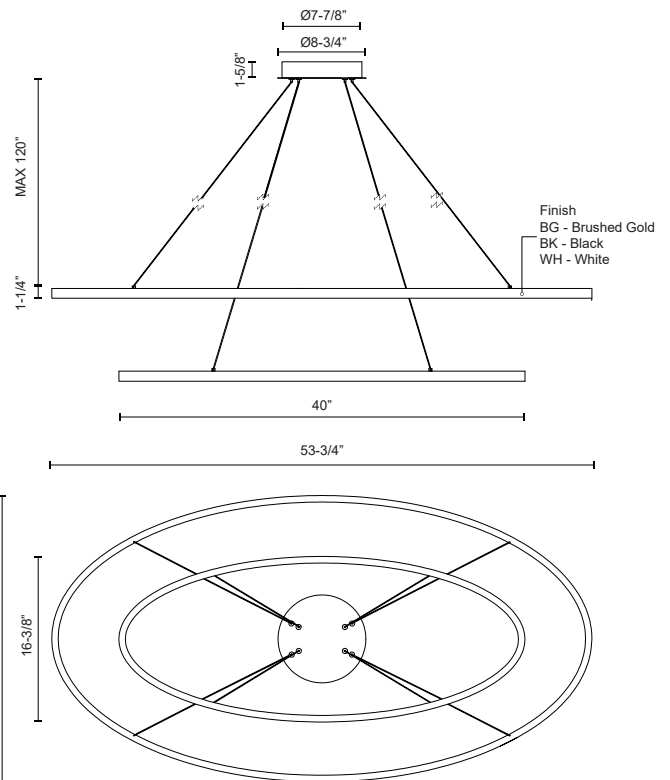

OVALE CH79253

JAN 2024 PRODUCTS

PROJECT

CH79253-WH
White

CH79253-BG
Brushed Gold

CH79253-BK
Black

SPECIFICATION DETAILS

Fixture Dimensions	L53-3/4" x W28-1/4" x H1-1/4"
Light Source	LED with DC Driver
Wattage	72W
Total Lumens	5600lm
Delivered Lumens	BG-2480lm*; BK-2480lm*; WH-3370lm*;
Voltage	120V
Color Temperature	3000K
CRI (Ra)	90CRI
Optional Color Temps	2700K - 5000K Available, Minimum Order Quantities Apply
LED Rated Life	50,000 hours
Dimming	100% - 10%, TRIAC or ELV Dimmer (Not Included)
Diffuser Details	White Silicone Diffuser
Adjustable	Yes
Wire Length	120" Max
Wire Type	BG, BK - Black Wire; WH - Clear Wire;
Minimum Hang Height	18"
Sloped Ceiling Adaptable	Yes
Location	Dry
Illumination Direction	Down
CEC Title 24 JA8	Yes, JA8-2022
Canopy Dimensions	D8-3/4" x H1-5/8"
Material	Aluminum
Paint Finish	BG01; BK02; WH02;

* For custom options, consult factory for details.

* For warranty information, please visit www.kuzcolighting.com/warranty

DESCRIPTION

Ovale: a stunning collection of lighting that redefines modern elegance with its simple yet captivating oval shape. Whether you choose a linear pendant or an exquisite two-tier chandelier, Ovale showcases integrated LED technology, ensuring your space is beautifully illuminated with efficiency and longevity. With three exquisite finishes to choose from – brushed gold, matte black, and matte white – Ovale effortlessly complements your décor, allowing you to create a customized ambiance that exudes timeless sophistication.

- Sleek minimal style for any space
- Brushed Gold, Matte Black, or Matte White finishes
- Integrated LED, no need for bulbs
- Adjustable wire up to 120" in length
- Perfect for kitchens, dining rooms, living rooms, and more