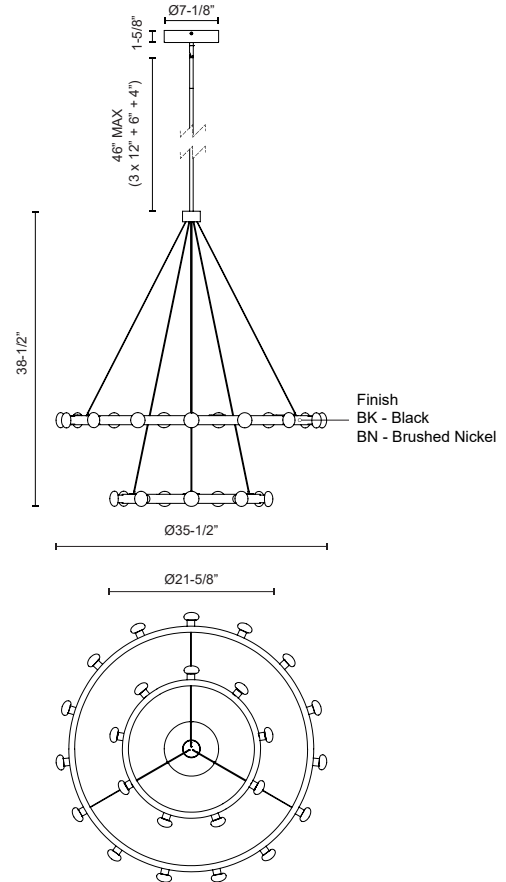

REZZ CH63436

JUNE 2022 PRODUCTS

PROJECT

SPECIFICATION DETAILS

Fixture Dimensions	D35-1/2" x H38-1/2"
Light Source	LED with DC Driver
Wattage	90W
Total Lumens	7520lm
Delivered Lumens	BK-2000lm*; BN-2400lm*;
Voltage	120V
Color Temperature	3000K
CRI (Ra)	90CRI
Optional Color Temps	2700K - 5000K Available, Minimum Order Quantities Apply
LED Rated Life	50,000 hours
Dimming	100% - 10%, TRIAC or ELV Dimmer (Not Included)
Glass Details	Opal Glass
Adjustable	Yes
Rod Length	46" Max (3x12" + 1x6" + 1x4")
Wire Length	72"
Wire Type	BK - Black Wire; BN - Clear Wire;
Minimum Hang Height	48"
Location	Dry
Canopy Dimensions	D7-1/8" x H1-5/8"
Sloped Ceiling Adaptable	Yes, Up to 45 Degrees
Paint Finish	BK02; BN01;

* For custom options, consult factory for details.

* For warranty information, please visit www.kuzcolighting.com/warranty

DESCRIPTION

The Rezz collection is the reimagining of the old Hollywood style we know and love. Simple, glamorous opal glass diffusers dance around a modern, minimal frame to create a totally new look. This collection is simple and stunning, great for a wide variety of design sensibilities. Available in Matte Black or Brushed Nickel accents.

KUZCO

CANADA: 19054 28TH AVENUE - SURREY, BC V3Z 6M3

USA: 3035 E. LONE MOUNTAIN ROAD - LAS VEGAS, NV 89081

WWW.KUZCOLIGHTING.COM

© 2022 KUZCO LIGHTING. ALL RIGHTS RESERVED.

COMMENT