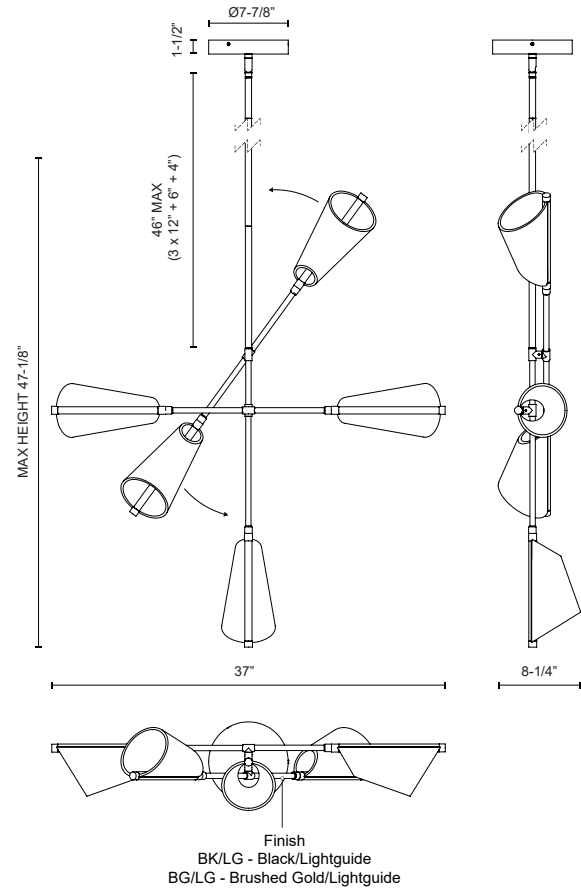

MULBERRY CH62737

JUNE 2022 PRODUCTS

PROJECT

SPECIFICATION DETAILS

Fixture Dimensions	W37" x L37" x H47-1/8"
Light Source	LED with DC Driver
Wattage	67W
Total Lumens	5360lm
Delivered Lumens	BG/LG-2803lm*; BK/LG-3000lm*;
Voltage	120V
Color Temperature	3000K
CRI (Ra)	90CRI
Optional Color Temps	2700K - 5000K Available, Minimum Order Quantities Apply
LED Rated Life	50,000 hours
Dimming	100% - 10%, TRIAC or ELV Dimmer (Not Included)
Diffuser Details	Acrylic diffuser
Shade Details	Clear Acrylic Light Guide Shade
Adjustable	Yes
Rod Length	46" Max (3x12" + 1x6" + 1x4")
Wire Length	72"
Minimum Hang Height	38"
Sloped Ceiling Adaptable	Yes, Up to 45 Degrees
Location	Dry
Canopy Dimensions	D7-7/8" x H1-1/2"
Paint Finish	BG01; BK02;
CEC Title 24 JA8	Yes, JA8-2022

* For custom options, consult factory for details.

* For warranty information, please visit www.kuzcolighting.com/warranty

DESCRIPTION

Classic shapes take new form in the stunning new Mulberry collection. Minimal, modern forged bodies and striking edge lit shades make up this one-of-a-kind collection. Each shade of the Mulberry is crafted with clear etched acrylic, creating the modern glow seen throughout the pieces of this collection. Available in both Brushed Gold or Matte Black accents.

KUZCO

CANADA: 19054 28TH AVENUE - SURREY, BC V3Z 6M3

USA: 3035 E. LONE MOUNTAIN ROAD - LAS VEGAS, NV 89081

WWW.KUZCOLIGHTING.COM

© 2022 KUZCO LIGHTING. ALL RIGHTS RESERVED.

COMMENT