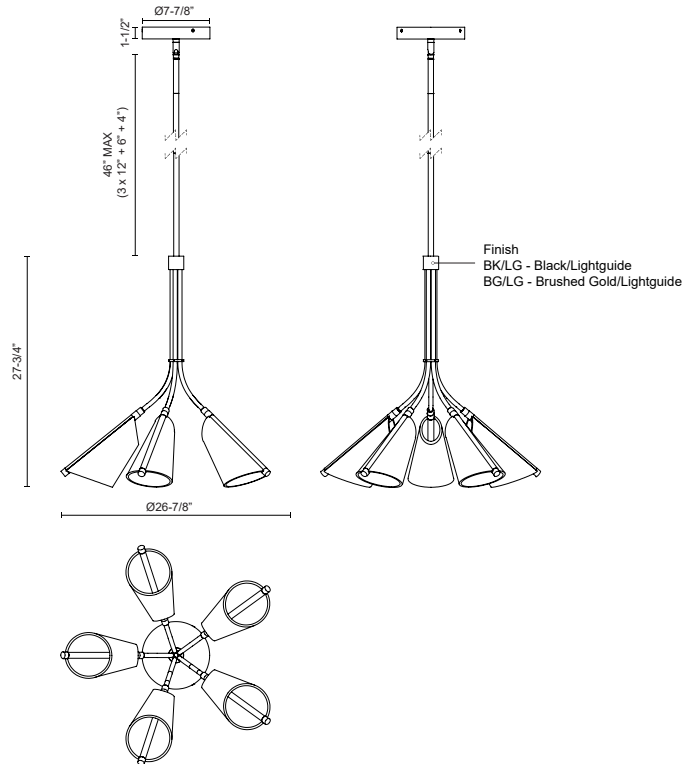

MULBERRY CH62628

JUNE 2022 PRODUCTS

PROJECT

CH62628-BK/LG
Black/Light Guide

CH62628-BG/LG
Brushed Gold/Light
Guide

SPECIFICATION DETAILS

Fixture Dimensions	D26-7/8" x H27-3/4"
Light Source	LED with DC Driver
Wattage	67W
Total Lumens	5360lm
Delivered Lumens	BG/LG-2803lm*; BK/LG-3000lm*;
Voltage	120V
Color Temperature	3000K
CRI (Ra)	90CRI
Optional Color Temps	2700K - 5000K Available, Minimum Order Quantities Apply
LED Rated Life	50,000 hours
Dimming	100% - 10%, TRIAC or ELV Dimmer (Not Included)
Diffuser Details	Acrylic diffuser
Shade Details	Clear Acrylic Light Guide Shade
Adjustable	Yes
Rod Length	46" Max (3x12" + 1x6" + 1x4")
Wire Length	72"
Minimum Hang Height	36"
Sloped Ceiling Adaptable	Yes, Up to 45 Degrees
Location	Dry
Canopy Dimensions	D7-7/8" x H1-1/2"
Paint Finish	BG01; BK02;
CEC Title 24 JA8	Yes, JA8-2022

* For custom options, consult factory for details.

* For warranty information, please visit www.kuzcolighting.com/warranty

DESCRIPTION

Classic shapes take new form in the stunning new Mulberry collection. Minimal, modern forged bodies and striking edge lit shades make up this one-of-a-kind collection. Each shade of the Mulberry is crafted with clear etched acrylic, creating the modern glow seen throughout the pieces of this collection. Available in both Brushed Gold or Matte Black accents.