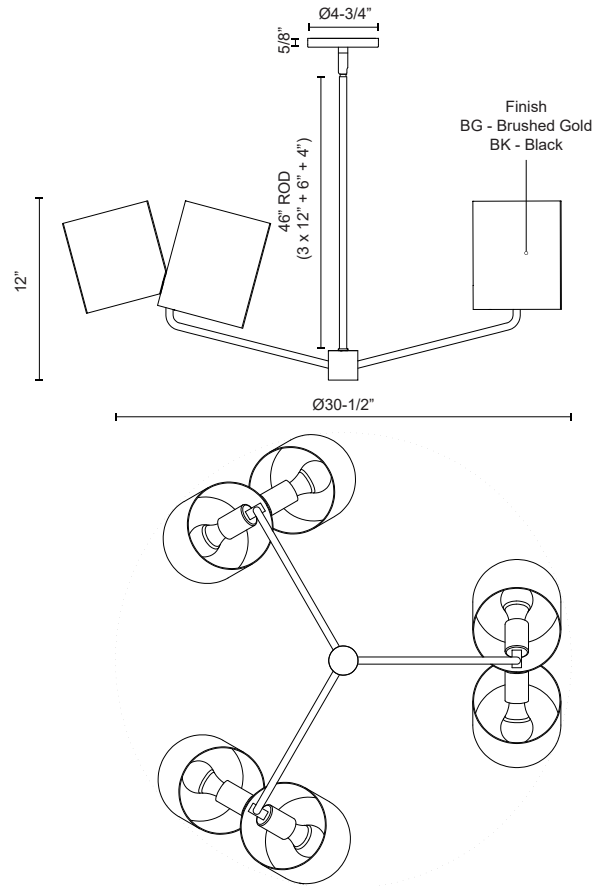

CH58830-BK
Black

CH58830-BG
Brushed Gold

SPECIFICATION DETAILS

Fixture Dimensions	D30-1/2" x H12"
Lamp Type	Incandescent, A19, Medium Base
Wattage	6 x 60W
Voltage	120V
Shade Details	Steel Shade
Adjustable	Yes
Rod Length	46" Max (3x12" + 1x6" + 1x4")
Minimum Hang Height	18"
Sloped Ceiling Adaptable	Yes, Up to 45 Degrees
Location	Dry
Bulbs Included	No
Illumination Direction	Up/Down
Canopy Dimensions	D4-3/4" x H5/8"
Material	Steel + Aluminum
Paint Finish	BG01; BK02; WH01;

- Dual shade asymmetrical shape
- Simple cylinder-shaped shades
- Recommended bulb A19, E26
- Brushed Gold or Matte Black finishes
- Rod included up to 46in length

KUZCO

CANADA: 19054 28TH AVENUE - SURREY, BC V3Z 6M3
 USA: 3035 E. LONE MOUNTAIN ROAD - LAS VEGAS, NV 89081